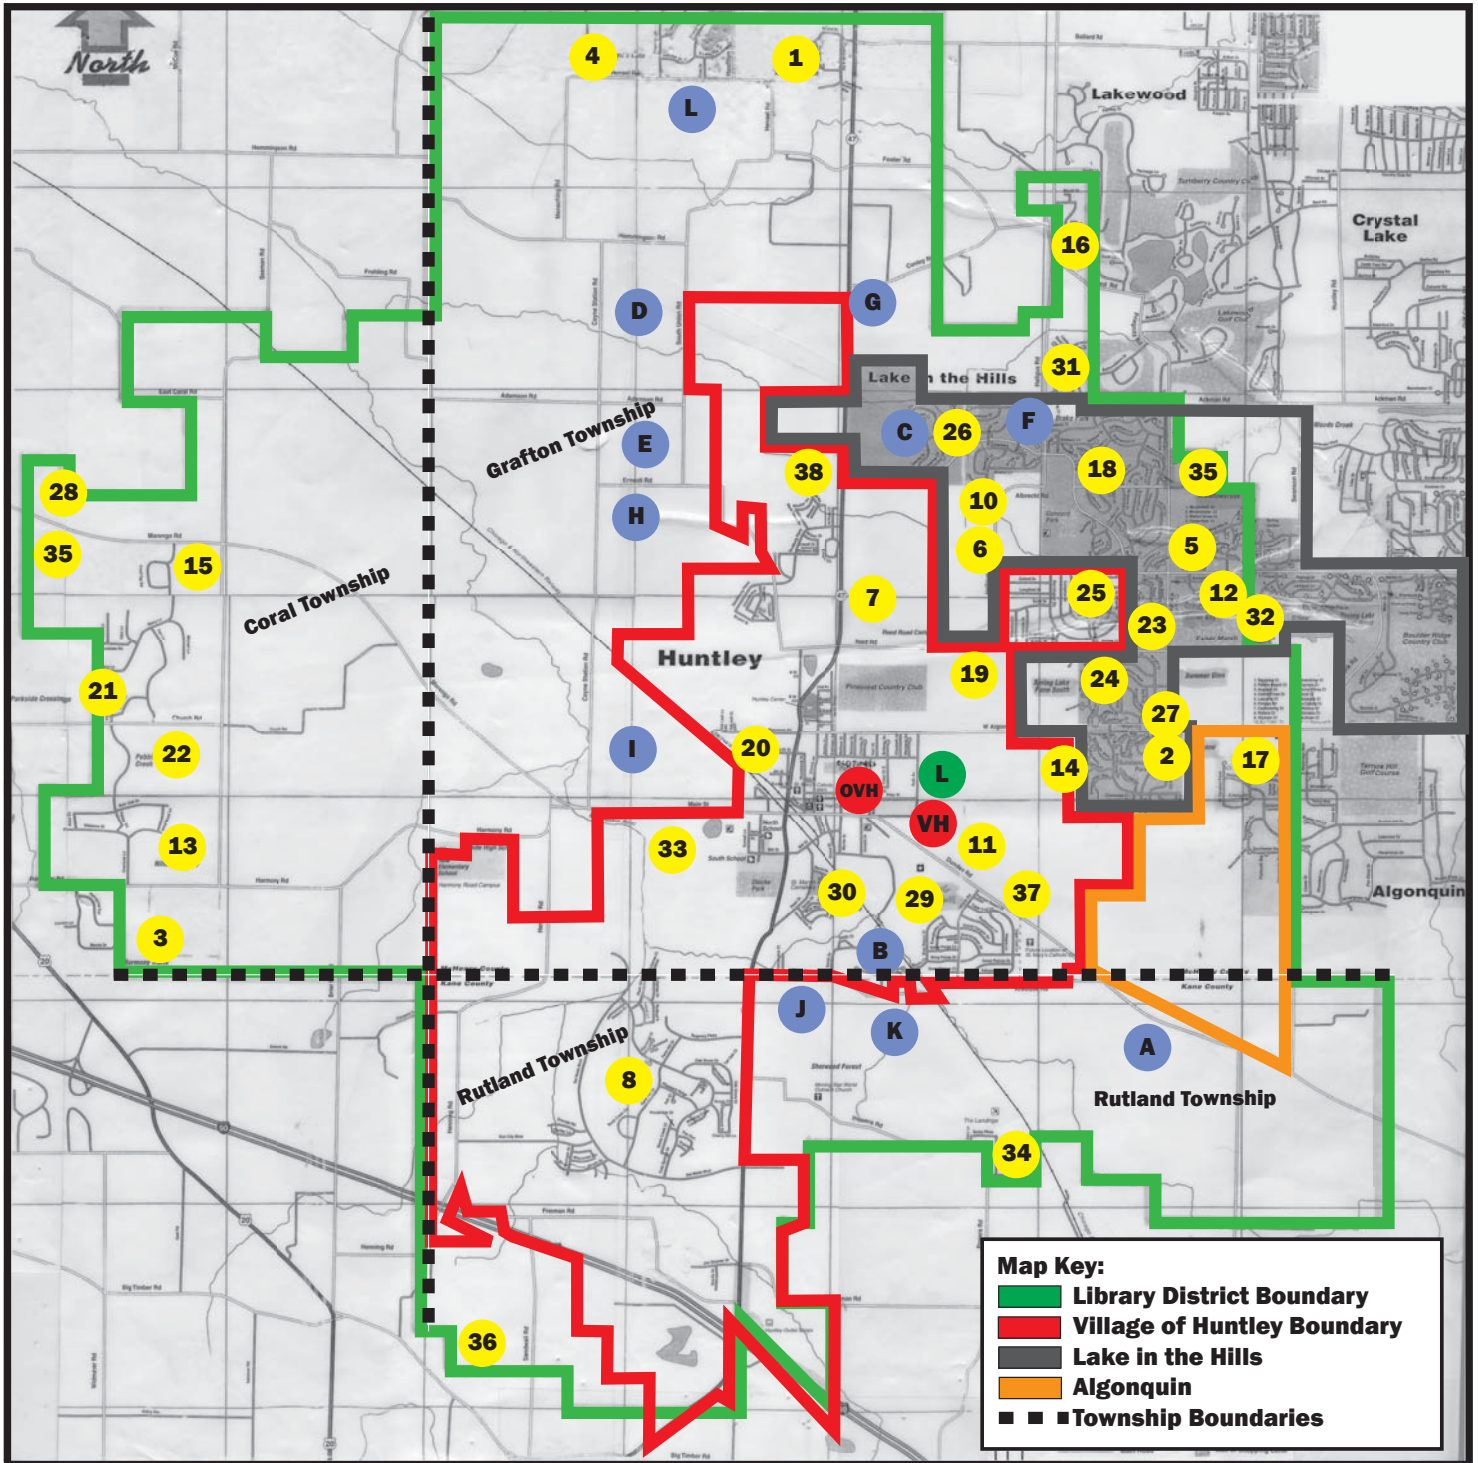

Huntley Area Public Library District

Map #	Subdivision Name	Location
17	Manchester Lakes	Algonquin
7	Covington Lakes	Huntley
8	Del Webb's Sun City	Huntley
9	Georgian Place	Huntley
11	Heritage	Huntley
14	Huntley Meadows	Huntley
19	Northbridge	Huntley
20	Oakcrest	Huntley
25	Southwind	Huntley
29	Wing Pointe	Huntley
30	Woodcreek	Huntley
33	Lion's Chase	Huntley
37	Cider Grove	Huntley
38	Talamore	Huntley
2	Bell Chase	Lake In The Hills
5	Concord Hills (partial)	Lake In The Hills
6	Coventry	Lake In The Hills
10	Grafton Farms	Lake In The Hills
12	Heron Bay	Lake In The Hills

Map #	Subdivision Name	Location
18	Meadowbrook (6 sub-subdivisions) (Creekside, Drake, Lakeside, Regatta, Summit Ridge, Sunrise)	Lake In The Hills
23	Provence	Lake In The Hills
24	Spring Lake Farms	Lake In The Hills
26	Summit Ridge	Lake In The Hills
27	Sumner Glen	Lake In The Hills
31	Greenshire	Lake In The Hills
32	Lakes of Boulder Ridge	Lake In The Hills
35	Impressions	Lake In The Hills
16	Vida and Galena Streets	Lakewood
	Portions of Bonnie Lakes Estates	Lakewood
	Portions of Turnberry Meadows	Lakewood
	Portions of Hidden Lakes	Lakewood
3	Botterman Farms	Coral Township
13	Hillsboro Cove	Coral Township
15	Knoll Top	Coral Township
21	Parkside Crossing	Coral Township
22	Pebble Creek	Coral Township

Map #	Subdivision Name	Location
35	Bell's Point	Coral Township
1	Andover Acres	Grafton Township
4	Colleen's Cote	Grafton Township
34	The Landings	Rutland Township
36	Brier Hill Crossing	Rutland Township

New Subdivisions Approved for Development		
A	Neumann Homes	Rutland Township
B	Grand Point	Huntley
C	Fox Ridge Farm	Lake In The Hills
D	Maple Ridge Development	Grafton Township
E	Single Tree	Grafton Township
F	Bellingham (Meadowbrook)	Lake In The Hills
G	SE Corner of Rt. 47 & Conley Rd.	Lake In The Hills
H	Mertz	Grafton Township
I	Mertz	Grafton Township
J	Par Development	Rutland Township
K	Par Development	Rutland Township
L	Burr Oaks	Grafton Township