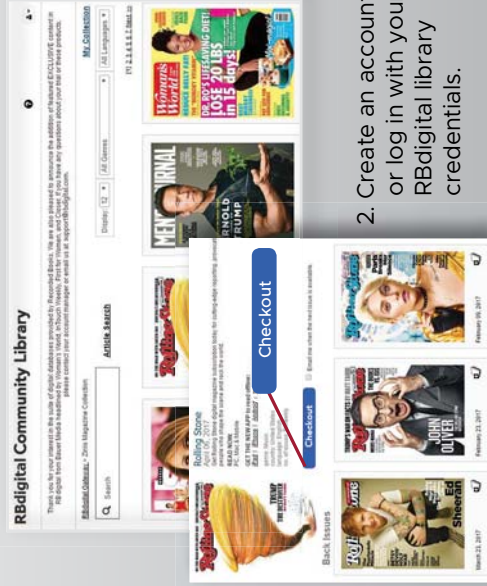

rb digital
(FORMERLY ZINIO FOR LIBRARIES)

UNLIMITED
digital access to your
favorite magazines!

rb digital

Getting Started

RBdigital can be found @ www.huntleylibrary.org

To enjoy RBdigital's wide selection of popular magazines, follow these simple instructions.

1. Browse the collection and check out any title you like by selecting the **CHECKOUT NOW** icon or clicking on the cover for more information about the publication and then selecting **CHECKOUT**.

2. Create an account or log in with your RBdigital library credentials.

Managing Your Magazines

RBdigital magazines can also be read from within your personal reading collection.

Select the **MY COLLECTION** link to access all of your previously checked-out magazines.

Click on a magazine cover to read.