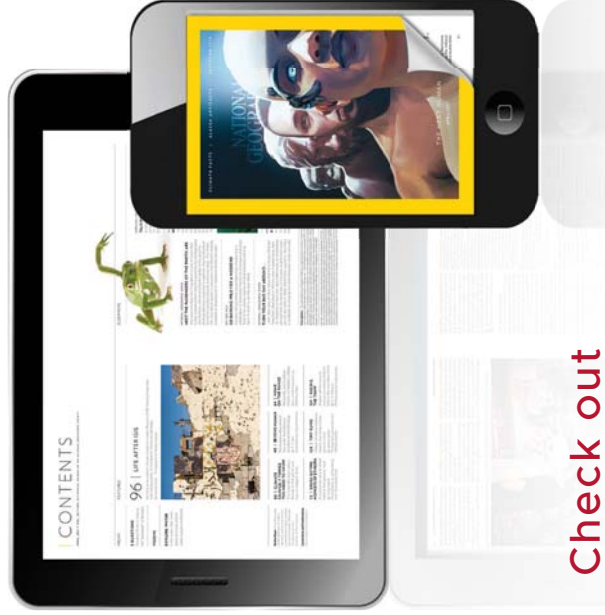

Have Questions?

Contact the RBdigital support team at
1-877-772-8346 or email
yoursupport@recordedbooks.com

Visit or call the library's Information Desk
at 847.669.5386 and press 3.

Check out
www.huntleylibrary.org
or visit the
Information Desk
for more details.

rb digital
(FORMERLY ZINIO FOR LIBRARIES)

UNLIMITED
digital access to your
favorite magazines!