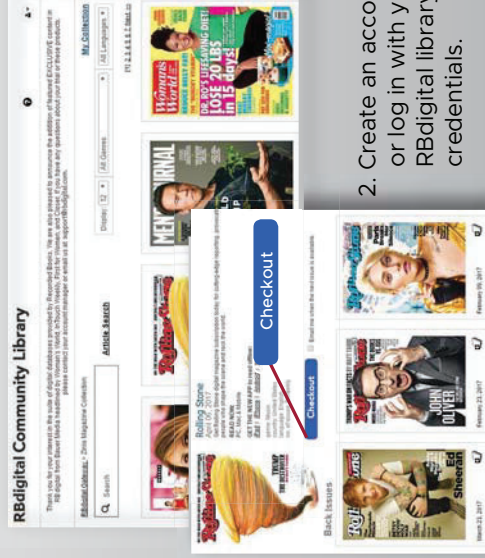

Check out  
[www.huntleylibrary.org](http://www.huntleylibrary.org)  
or visit the  
Information Desk  
for more details.

## Getting Started

RBdigital can be found @ [www.huntleylibrary.org](http://www.huntleylibrary.org)  
To enjoy RBdigital's wide selection of popular magazines, follow these simple instructions.

1. Browse the collection and check out any title you like by selecting the **CHECKOUT NOW** icon or clicking on the cover for more information about the publication and then selecting **CHECKOUT**.